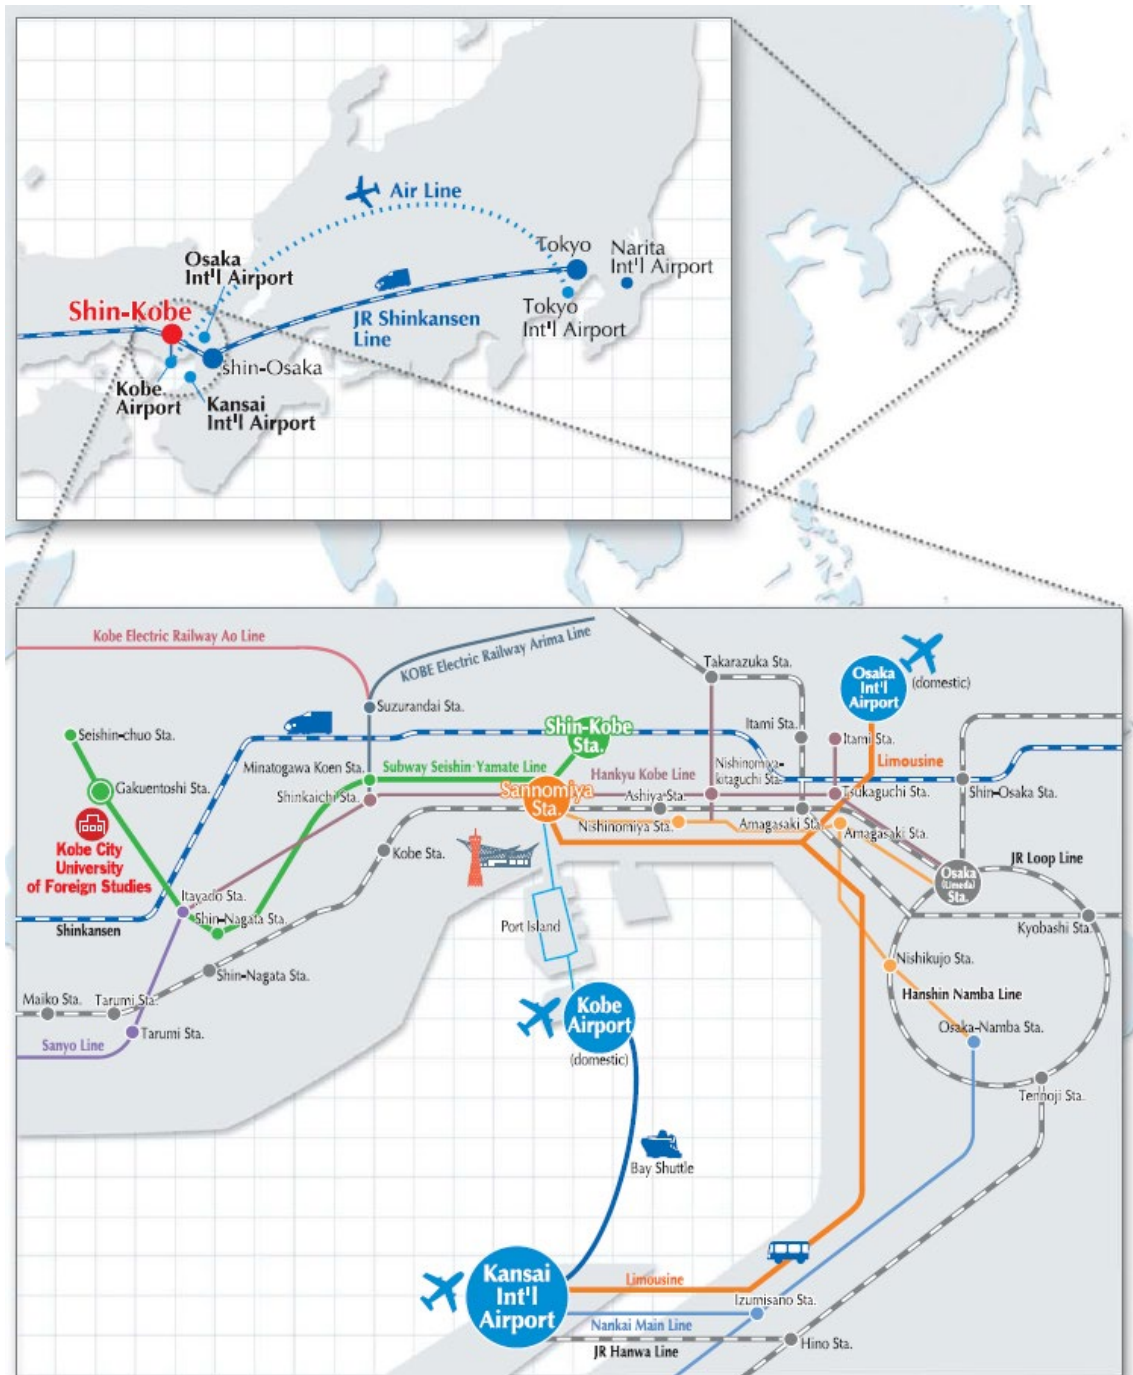

Venue: Please visit the following link.

<http://www.kobe-cufs.ac.jp/english/location/index.html>

Pre-workshop Venue (May 9):

Unity Seminar Room 4 [Unity, Southside of Gakuen Toshi Station, 3–4 min walk from KCUFS campus]

YSA (May 10): Miki Memorial Hall [KCUFS In-Campus]

Opening Ceremony and Closing Ceremony: Main Hall [KCUFS In-Campus]

Keynote Speech (May 10, 11, 12): Main Hall [KCUFS In-Campus]

Parallel Session and Panels (May 11):

Please visit the following link.

<https://www.google.com/maps/place/%E3%83%A6%E3%83%8B%E3%83%86%E3%82%A3%E5%A4%A7%E5%AD%A6%E5%85%B1%E5%90%8C%E5%88%A9%E7%94%A8%E6%96%BD%E8%A8%AD/@34.6809804,135.055273,17z/data=!3m1!4b1!4m5!3m4!1s0x6000813d0dff9af7:0xf00f1f61d89e9146!8m2!3d34.680976!4d135.057467>

After you get off Gakuen Toshi station of Kobe subway, please go out of the exit and turn right. Then, you will see McDonald and KCUFS campus on the left hand side, and the tall silver building on the right hand side. The second floor of this silver building is UNITY.